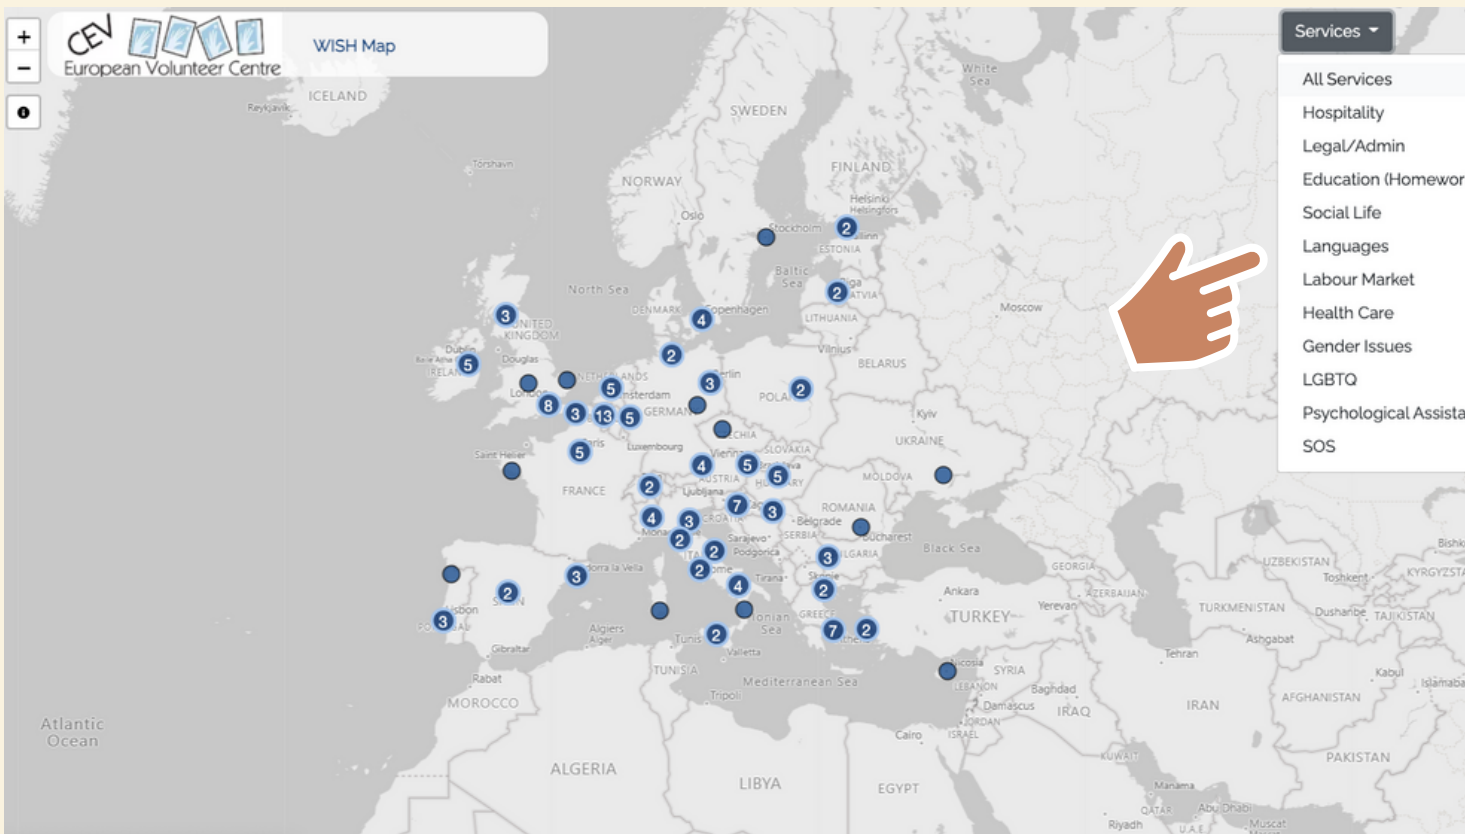

WISH

Welcome, Integration & Support Hub for refugees and asylum seekers in Europe

Guidelines for Users

WISH Platform

- Visit the WISH Platform at the following link
<https://www.europeanvolunteercentre.org/wish>
- The WISH Platform will:

Enable refugees and asylum seekers to find sources of support and assistance

Facilitate communication between organisations and those seeking support

Access the map

**You will find all the organisations
displayed geographically**

Click on **+ or **-** to zoom in and zoom out**

Select
the
service

Depending on what you are looking for, filter the organisations by selecting a service from the drop-down menu on the right

By selecting one organisation on the map, you will find all relevant information: