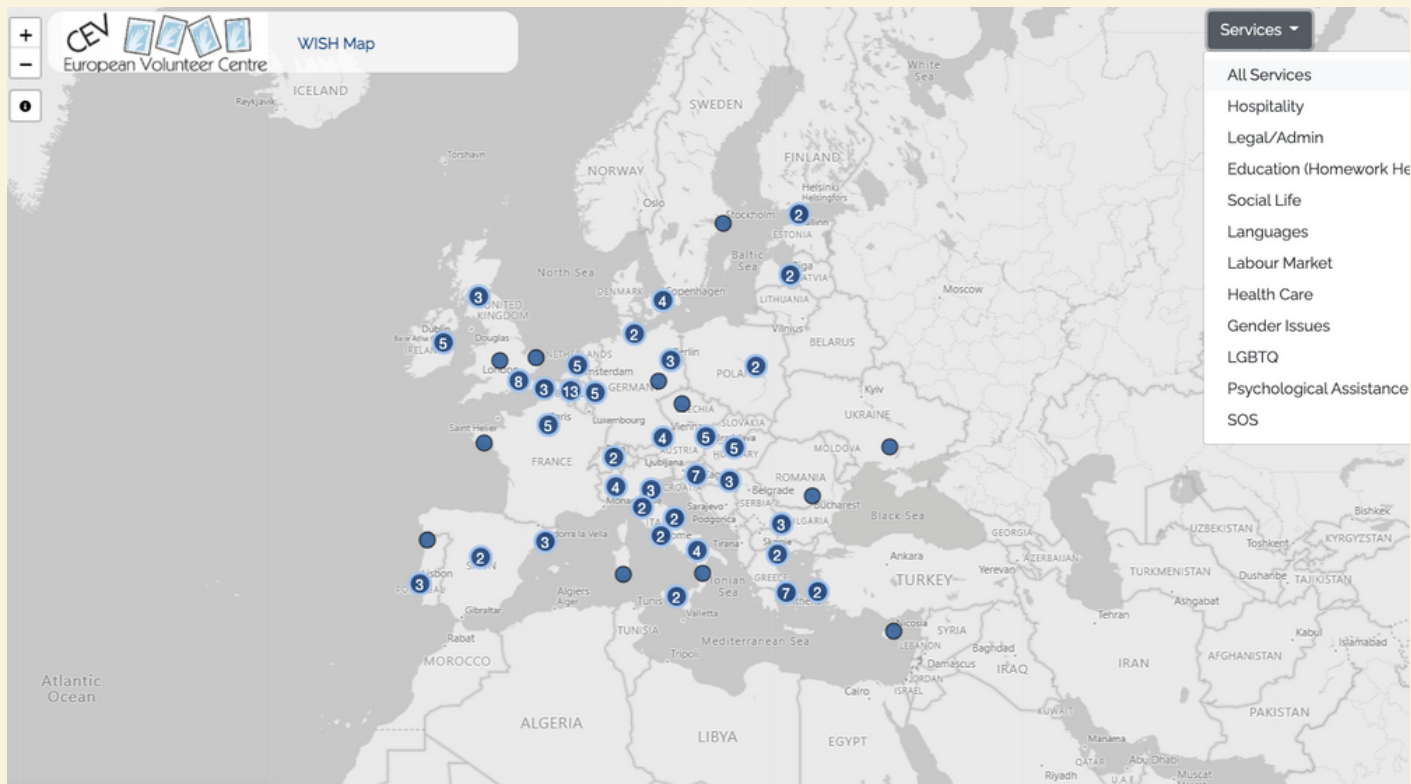

WISH

Welcome, Integration & Support Hub for refugees and asylum seekers in Europe

Guidelines for Users

WISH Platform

- Visit the WISH Platform at the following link
<https://www.europeanvolunteercentre.org/wish>
- The WISH Platform will:

Enable refugees and asylum seekers to find sources of support and assistance

Facilitate communication between organisations and those seeking support

Access the map

**You will find all the organisations
displayed geographically**

Click on **+ or **-** to zoom in and zoom out**

Select
the
service

Depending on what you are looking for, filter the organisations by selecting a service from the drop-down menu on the right

By selecting one organisation on the map, you will find all relevant information: